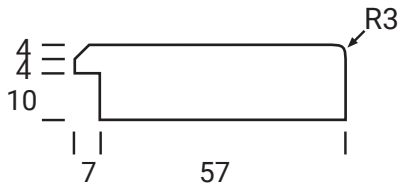

# CHATEAU

Platinum Series

Frame Only Door

Door  
Min H = 158mm Min W = 158mm

Tall Door

Tall Door

Lattice Door  
4, 6, 8 or 10 lites

Edge Profile

Max door H = 2400mm  
Min H with rail = 500mm  
Compulsory rail over 1550mm

Glass Door Profile

Drawer Bank  
Min H = 102mm

Individual Drawers  
Min H = 158mm

Split Rail Drawers  
Min H = 133mm

Not available in Gloss