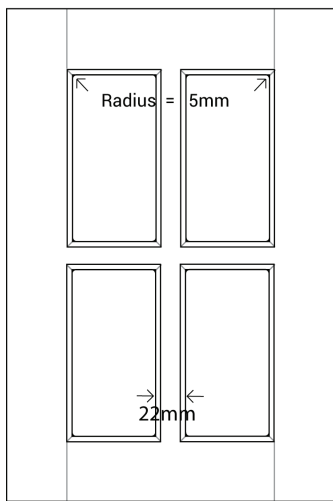

# CHATEAU

Platinum Series

Frame Only Door

Door  
Min H = 158mm Min W = 158mm

Tall Door

Tall Door

Lattice Door  
4, 6, 8 or 10 lites

Edge Profile

Max door H = 2400mm  
Min H with rail = 500mm  
Compulsory rail over 1550mm

Glass Door Profile

Drawer Bank  
Min H = 102mm

Individual Drawers  
Min H = 158mm

Split Rail Drawers  
Min H = 133mm

Not available in Gloss