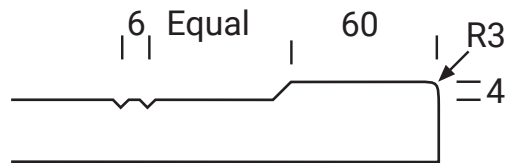

# CHATEAU

Platinum Series

Frame Only Door

Door  
Min H = 158mm Min W = 158mm

Tall Door

Tall Door

Lattice Door  
4, 6, 8 or 10 lites

Edge Profile

Max door H = 2400mm  
Min H with rail = 500mm  
Compulsory rail over 1550mm

Glass Door Profile

Drawer Bank  
Min H = 102mm

Individual Drawers  
Min H = 158mm

Split Rail Drawers  
Min H = 133mm

Not available in Gloss